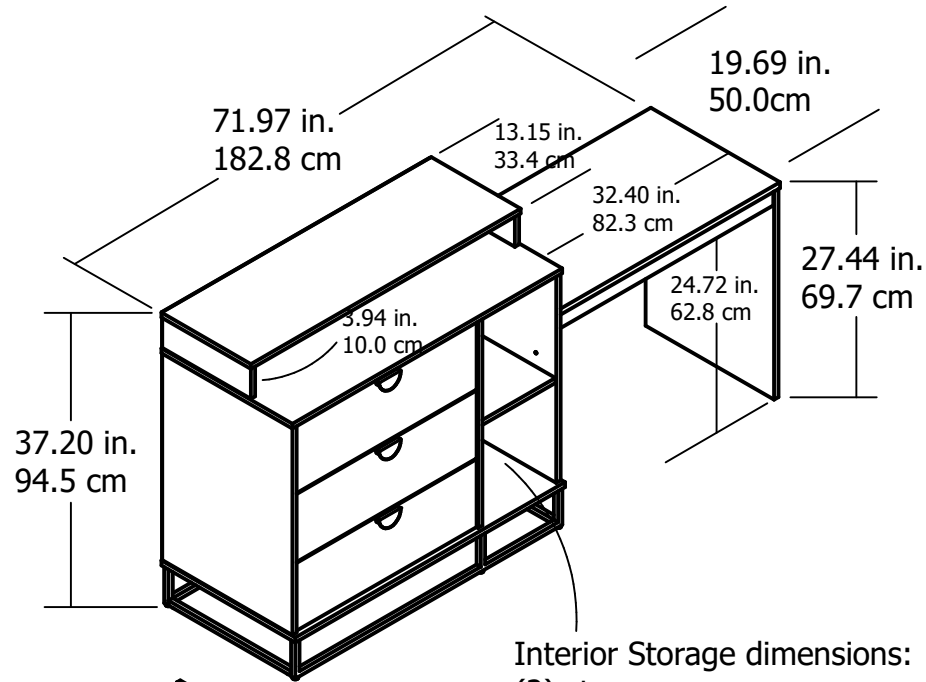

3942

Interior Storage dimensions:
(2) storage spaces
(adjustable heights)
10.87 in. (27.6 cm) W
26.46 in. (67.2 cm) H
19.13 in. (48.6 cm) D
3.18 cubic feet

Interior Drawer dimensions:
24.65 in. (26.6 cm) W
5.89 in. (14.95 cm) H
12.97 in. (32.95 cm) D
1.09 cubic feet each drawer

Wood Breakdown: 92%
Total storage: 6.45 cubic feet

Overall Product Size:
71.97"W x 19.69"D x 37.20"H
182.8cm W x 50.0cm D x 94.5cm H

Maximum TV (flat screen) 39"

Maximum Weight Capacities
Unit Weight: 125 lbs. (56.7 kg)