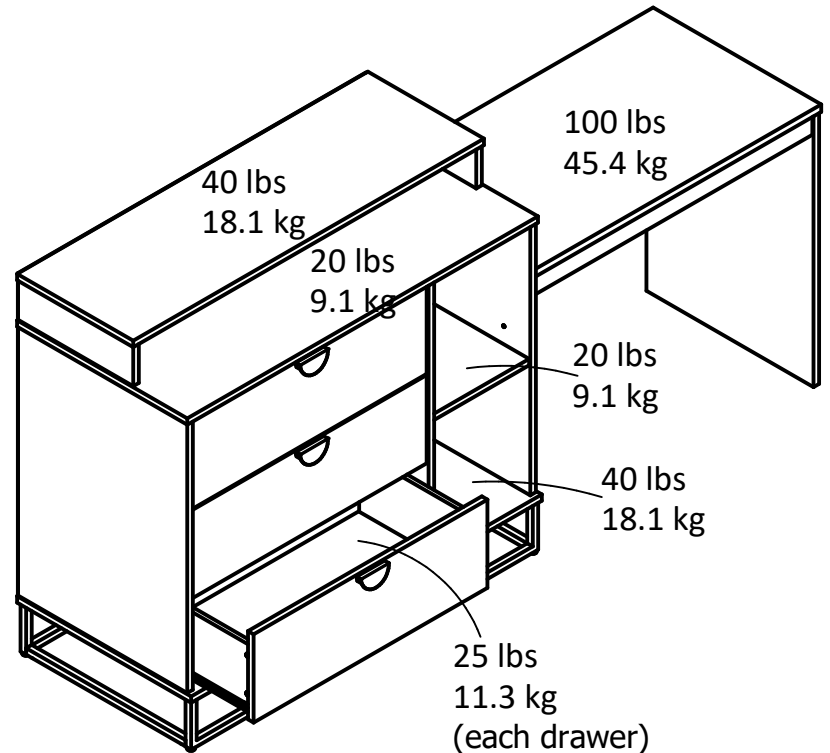

3942

Interior Storage dimensions:
(2) storage spaces
(adjustable heights)
10.87 in. (27.6 cm) W
26.46 in. (67.2 cm) H
19.13 in. (48.6 cm) D
3.18 cubic feet

Interior Drawer dimensions:
24.65 in. (26.6 cm) W
5.89 in. (14.95 cm) H
12.97 in. (32.95 cm) D
1.09 cubic feet each drawer

Wood Breakdown: 92%
Total storage: 6.45 cubic feet

Overall Product Size:
71.97"W x 19.69"D x 37.20"H
182.8cm W x 50.0cm D x 94.5cm H

Maximum TV (flat screen) 39"

Maximum Weight Capacities
Unit Weight: 125 lbs. (56.7 kg)